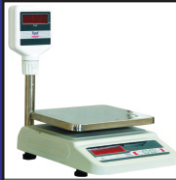

India's Fastest Growing Weighing Scale Manufacturing Approved Company

Product Range :- Table Top Scale : 3 Kg to 60 Kg Bench Scale : 40 Kg to 80 Kg Platform Scale : 60 Kg to 5 Ton Jewellery & Silver Scale : 50g to 40 kg Weigh Bridge: 5 Ton to 100 Ton Price Computing (5 kg to 50 kg)
Our Strength : State-of-the most modern factory and Equipments * Wide Sales & Service Network * Available in green & Red Display
*** High Quality Product at Economic Rates**