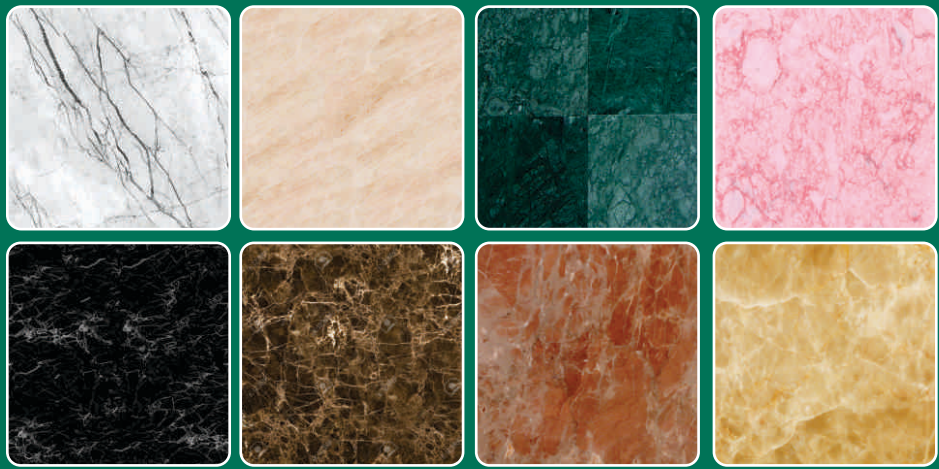

Shivdev Singh

(M): 94191-25809
94694-69409

NIRMALA TRADING COMPANY

Visit for: Italian Marble, Granites,
Marble Tiles, Kota Himachali Stone

Near Police Station Roop Nagar, Shiva Enclave, Jammu